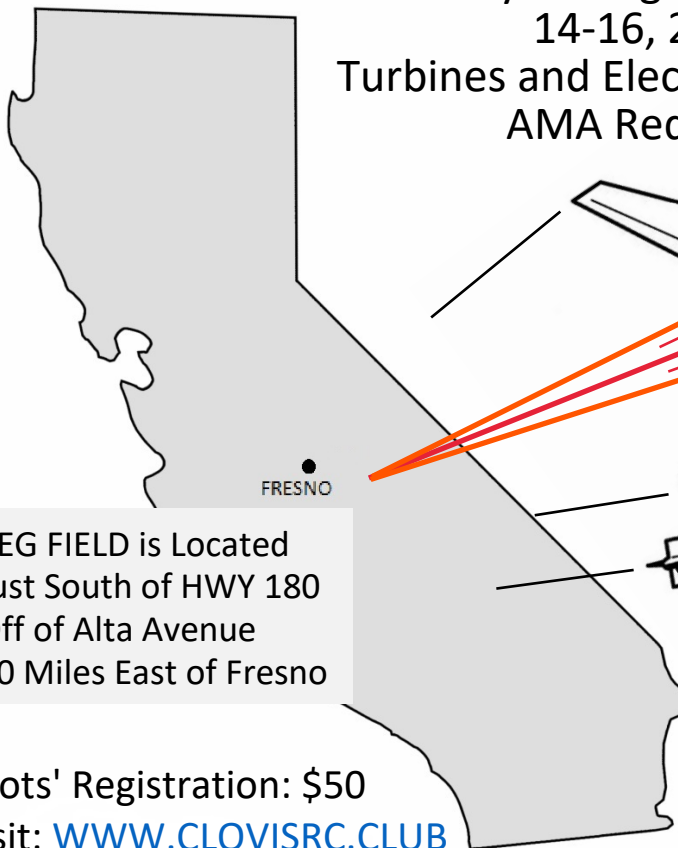

ATTENTION ALL PILOTS!

LOCK ON TO THIS DATE:

MAY 14-16

2020

FIRST

ANNUAL

KINGS CANYON JET RALLY

Hosted by:
THE CLOVIS AREA MODELERS
Thursday through Saturday May
14-16, 2020
Turbines and Electrics Welcome
AMA Required

PEG FIELD is Located
Just South of HWY 180
Off of Alta Avenue
20 Miles East of Fresno

700' of Smooth Resurfaced Runway
Hundreds of Feet of Overrun
RV Parking Available - No Hookups
Snack Bar on Friday and Saturday